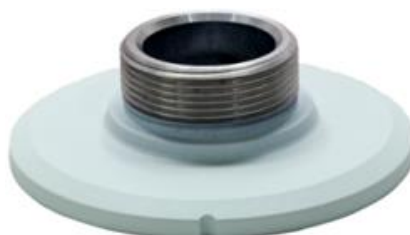

PENDANT MOUNT ADAPTER

TR-UF45-D-IN

Specification	Description
Application	Pendant mount adapter for fixed dome cameras
Dimensions (L×W×H)	Φ100 x 35mm (Φ3.9 x 1.4")
Weight	0.3kg (0.66lb)
Material	Aluminum Alloy

Dimensions